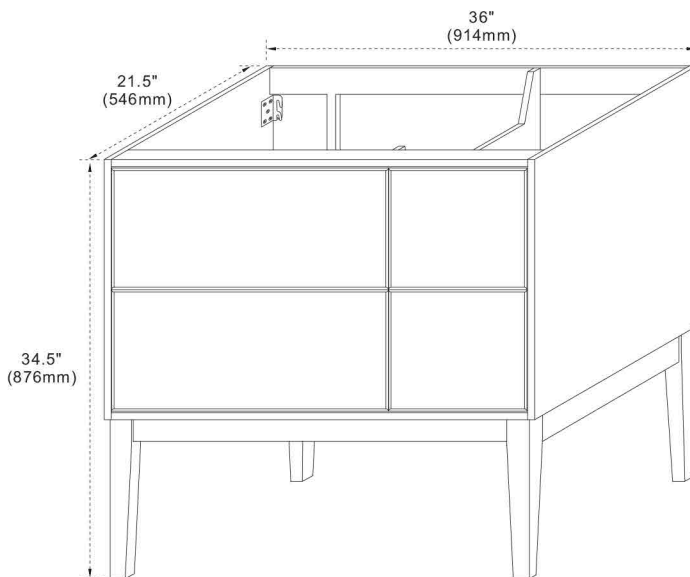

FEATURES

1. Solid wood and Plywood;
2. One soft closing door;
3. One full extension soft closing drawer;
4. Dovetail construction drawer;
5. Adjustable Fan-shape interior shelf;
6. Detachable wooden base

COLORS/FINISHES

LN - Linen Brown

NOTE: SINK STYLE, SHAPE, FAUCET HOLES, CUTOUT ON TOP, VANITY MAY VARY FROM THE PICTURE ABOVE. INSTRUCTIONAL PURPOSE ONLY.

Professional installation is recommended.

www.bellaterra-home.com

Bellaterra Home LLC, All Rights Reserved 2018